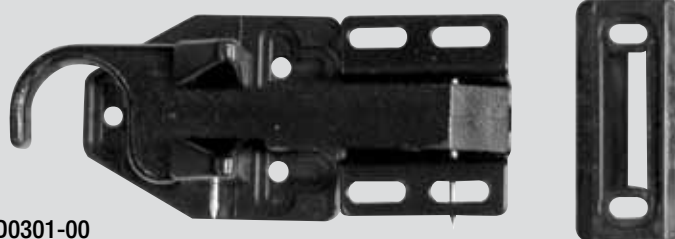

LP BOTTLE CONTAINER

Individual Bottle Containers

Container	Description	Inside Dim W x H x D	Min Rough Opening W x H x D
C0503-00	One 20 lb. Stand Up	13⁷/₈" x 19¹⁵/₁₆" x 14"	14" x 20" x 14¹/₈"
C0564-00	One 20 lb. Lay Down	13¹⁵/₁₆" x 13¹⁵/₁₆" x 20"	14" x 14" x 20¹/₂"

Individual Doors

Door	Color	W x H
C0544-01	Colonial White	14" x 20"
C0544-03	Polar White	14" x 20"
C0544-26	Nu-Tru White	14" x 20"

Individual Straps

Strap	Use with Containers
C0538-01	C0503-00
C0538-12	C0503-00

EXIT VENT

Exit Vent Replacement Parts

Part #	Description
BV0586-04	V2047-01 Models (White Dome) Nominal Overall Flange Size 24" x 24" Curled Hinge or Piano Hinge
BV0586-03	V2052 Model (White Dome) Nominal Overall Flange Size 17" x 24" Piano Hinge
BVA0439-00	Vinyl Seal
BV0403-00	Exit Release Handle
BVA0179-00	Operator With Guide Roller
BVD0421-00	Plastic Crank Knob with Screw

DOOR LATCHES

Bullet Latch Carton Qty: 24

D0301-00