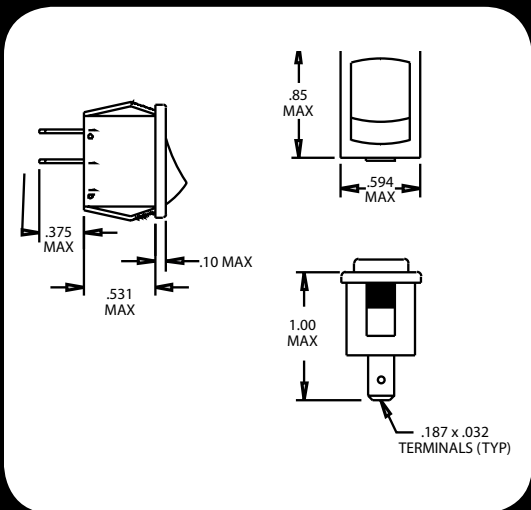

BL0108, BL0816, BL0117, BL0123-00