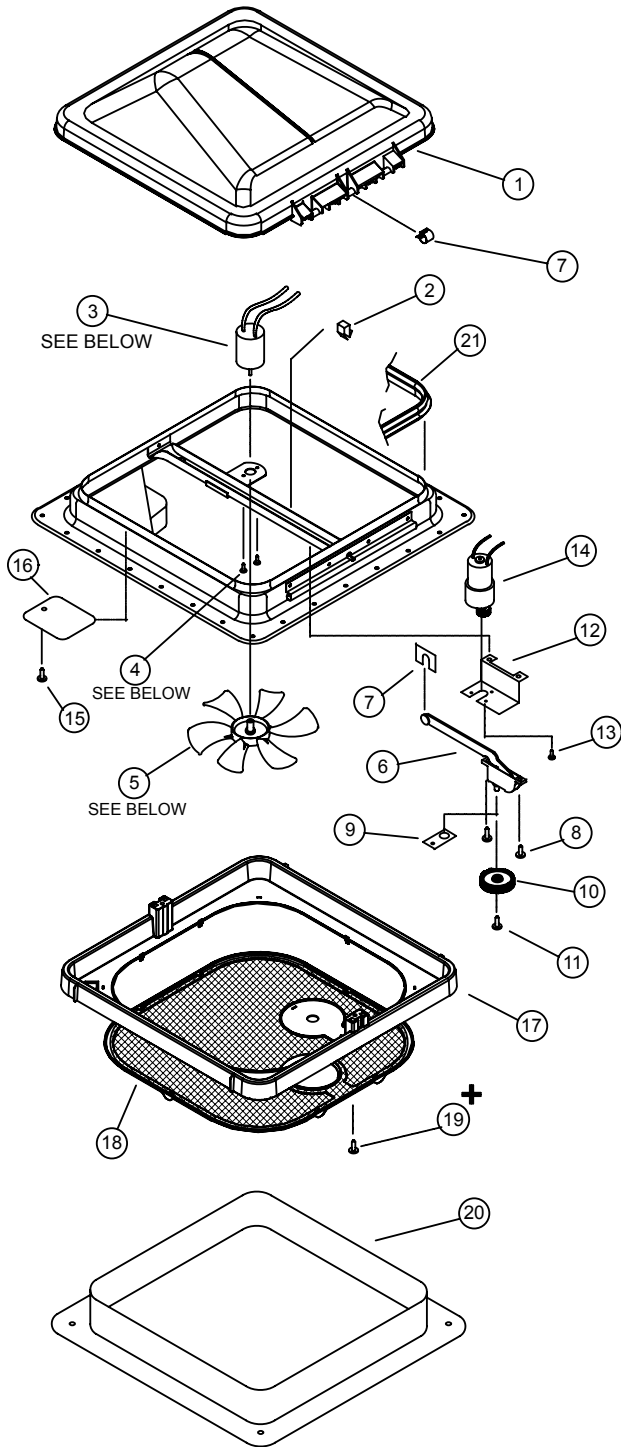

Replacement Parts V2119

12 Volt Powered With Powerlift V2119 Series

Item	Qty	Part #	Description
1	1	BVD0449-A01 BVD0449-A03	White Dome Assembly Smoke Dome Assembly
2	1	VD0117-00	Wire Retainer+
3	1	See Below	12 Volt DC Motor*
4	2	See Below	Machine Screw
5	1	See Below	Fan Blade
6	1	BVD0462-00	Operator
7	1	VD0453-00	Spring Clip
8	2	VD0452-00	#10 - 32 Machine Screw* ²⁵/₃₂"
9	1	VB0384-00	Gear Keeper
10	1	BVD0121-00	Plastic Gear
11	1	V0385-00	#8 - 32 Screw
12	1	BVA0495-46 BVA0495-21 BVA0495-03	White Gear Motor Bracket Almond Gear Motor Bracket Mill Gear Motor Bracket
13	3	VC0270-00	M3 x 6 Metric Screw*
14	1	BVB0601-00	Gear Motor w/Pinion Gear
15	1	C0119-00	#8 Sheet Metal Screw
16	1	V0494-03	Wiring Compartment Cover
17	1	BVC0573-31 BVC0573-41	Birch White Screen Base w/Screen Polar White Screen Base w/Screen
18	1	BVD0434-31 BVD0434-41	Birch White Screen Polar White Screen
19	1	VA0262-00	#8 Sheet Metal Screw*+
20	1	VA0445 TAB	Ceiling Garnish
21	1	BVD0445-01	Dome Seal

*Purchase locally +Omitted on some models

Air Mover Parts

WHAT YOUR MOTOR LOOKS LIKE

	SMOOTH SHAFT WITH FLAT	KNURLED ROUND SHAFT	
4	VA0163-00 FAN BLADE	BVC0466-00 FAN BLADE	BVD0215-00 FAN BLADE
3	#4-40 MACHINE SCREW	#4-40 MACHINE SCREW	M2.6 MACHINE SCREW
2	VA0164-00 MOTOR	BVC0468-01 MOTOR	BVD0218-00 MOTOR
	NO LONGER AVAILABLE USE BVD0218-00 & BVD0215-00	NO LONGER AVAILABLE USE BVD0218-00 & BVD0215-00