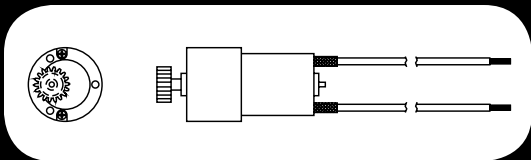

BVB0601-00