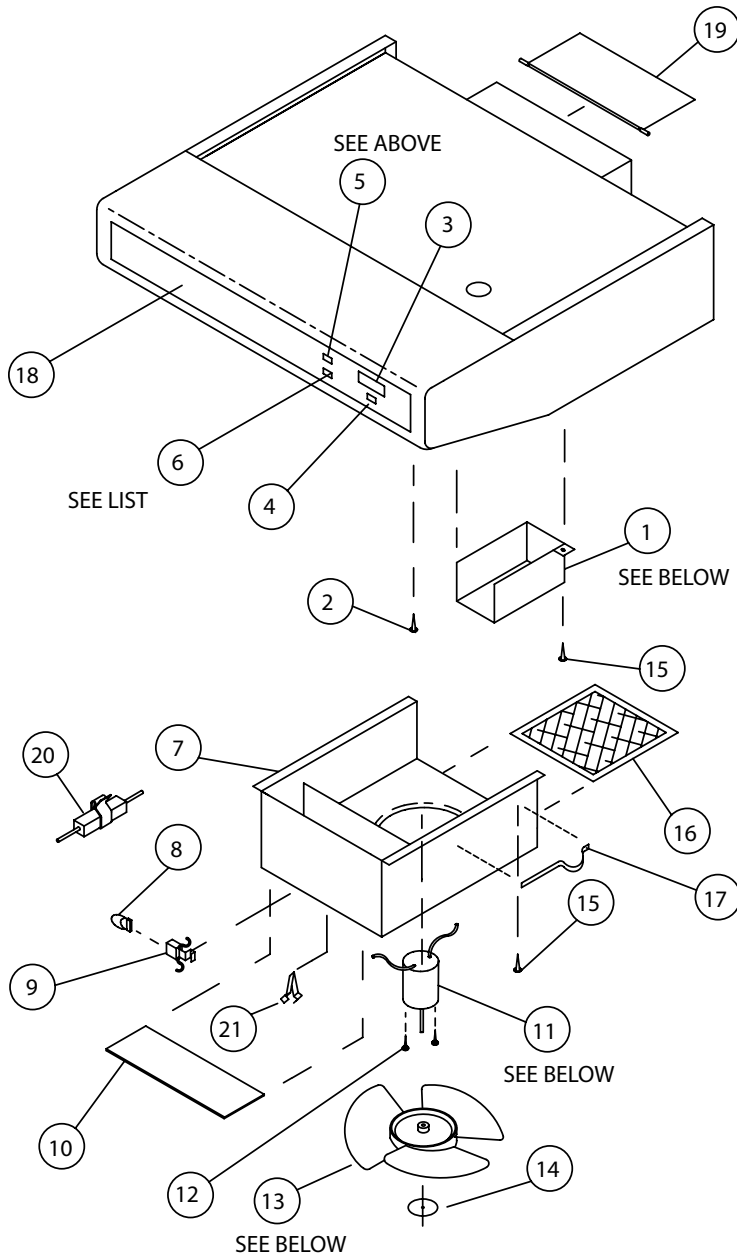

24" Width 18" Depth

Complete Part #
Pebble

TCL-6041-NAD-LG
TCL-6041-NBD-LG
TCL-6041-NWD-LG

Smooth

TCL-6040-NBD
TCL-6040-NWD
TCL-6040-NSD

"T" Series Replacement Parts

Air Mover Parts

WHAT YOUR MOTOR LOOKS LIKE