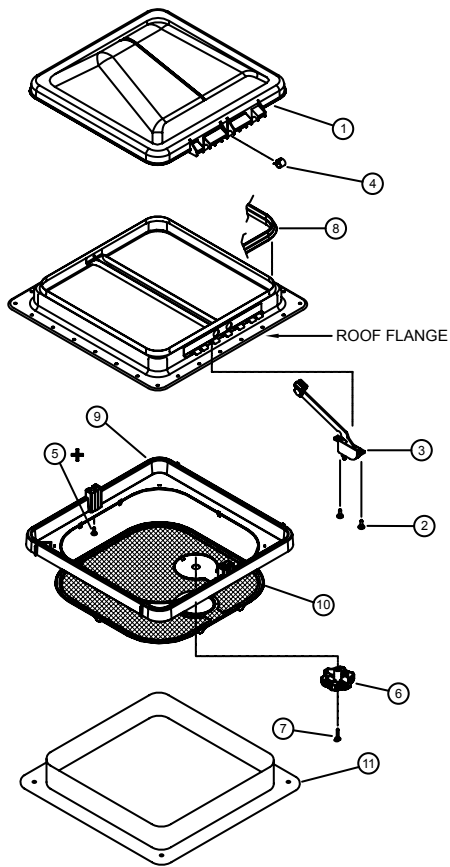

Garnish sold separately. (Example of complete part number: VA0445-25)

V2092 Replacement Parts

Non-powered w/plastic cover V2092 Series

Item	Qty	Part No.	Description
1	1	BVD0449-A01 BVD0449-A03	White Dome Assembly Smoke Dome Assembly
2	2	VD0452-00	#10-32 Machine Screw ²⁵ / ₃₂ "
3	1	BVD0462-00	Operator, Knob, Screw (Items 3, 6,7)
4	1	VD0453-00	Spring Clip
5	2	VA0262-00	#8 Sheet Metal Screw*+
6	1	BVD0421-00	Plastic Operator Knob
7	1	V0423-01	#8-32 Machine Screw*
8	1	BVD0455-01	Dome Seal
9	1	BVC0573-31 BVC0573-41	Birch White Screen Base w/Screen Polar White Screen Base w/Screen
10	1	BVD0434-31 BVD0434-41	Birch White Screen Polar White Screen
11	1	VA0445TAB	Ceiling Garnish