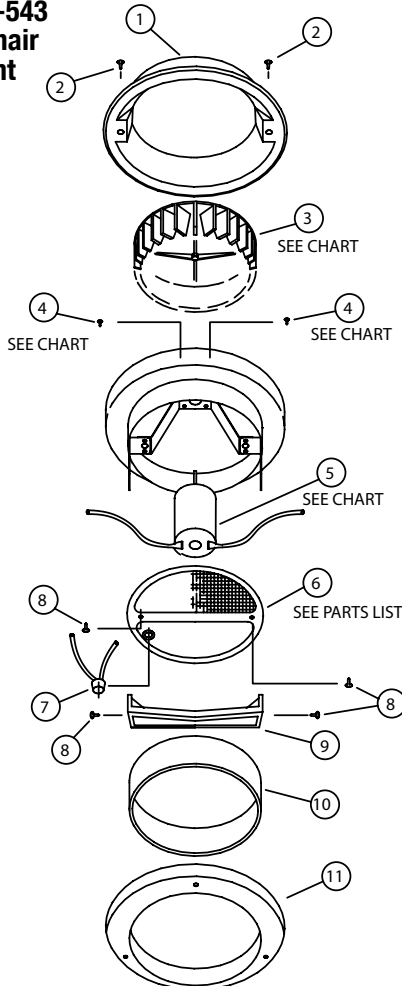

VP-543 Vanair Vent