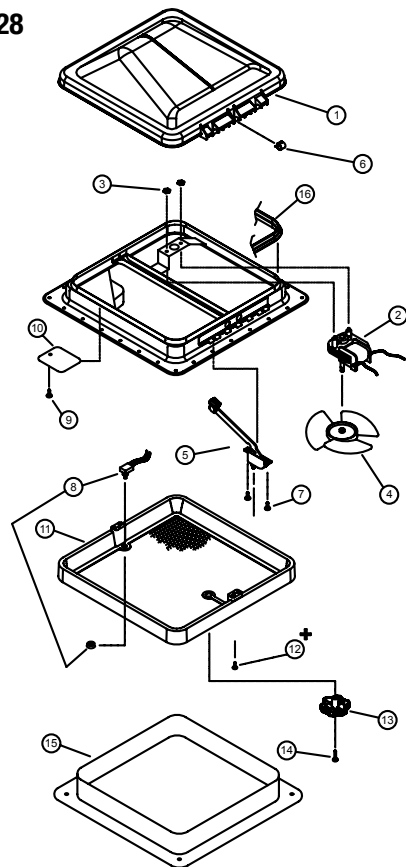

ROOF VENTADOMES 110 VOLT POWERED

- 110 Volt Motor
- 14¹/₄" x 14¹/₄" Rough Opening
- Extra Strong Galvanized Steel Roof Flanges
  - Mill Finish Standard
  - Painted Available
- Screw-in or Clamp-in Option
- Telescopic Garnish For Easy Trim Out (Sold Separately)
- Dome Color and Style Options
  - New Aerodynamic Polypropylene
  - White or Smoke
- Radius Corner Screen Frame Design
- Single Piece Screen Construction
  - Birch White or Polar White
- Canadian Listed

Replacement Parts

V2128

White Cover multi pack Carton Qty: 5

V2128-511-00

- 110 Volt
- White cover (wedge shape)
- Mill finish flange (screw-in)
- Birch white screen frame

V2128-611-00

- 110 Volt
- White cover (wedge shape)
- Mill finish flange (screw-in)
- Polar white screen frame

Smoke Cover multi pack Carton Qty: 5

V2128-513-00

- 110 Volt
- Smoke cover (wedge shape)
- Mill finish flange (screw-in)
- Birch white screen frame

V2128-613-00

- 110 Volt
- Smoke cover (wedge shape)
- Mill finish flange (screw-in)
- Polar white screen frame

Item	Qty	Part #	Description
1	1	BV0449-A01 BV0449-A03	White Dome Assembly Smoke Dome Assembly
2	1	BCD0190-00	UL/CSA Listed Motor
3	2	C0159-00	#8 - 32 Hex Nut*
4	1	BVA0311-02	Fan Blade
5	1	BVD0462-00	Operator, Knob, Screw (Items 5, 13, 14)
6	1	VD0453-00	Spring Clip
7	2	VD0452-00	#10 - 32 Machine Screw* 25/32"
8	1	BV0199-03	Push Button Switch w/Knurled Nut
9	1	C0119-00	#8 Sheet Metal Screw*
10	1	V0494-02	Wiring Compartment Cover
11	1	BVA0444-32 BVA0444-42	Birch White Screen Frame Polar White Screen Frame
12	1	VA0262-00	#8 Sheet Metal Screw*+
13	1	BVD0421-00	Plastic Operator Knob
14	1	V0423-01	#8 - 32 Machine Screw*
15	1	VA0445TAB	Ceiling Garnish
16	1	BVD0455-01	Dome Seal

*Purchase locally. +Omitted on some models.

VA0445 Ceiling Garnish

For Radius Corner 14¹/₄" x 14¹/₄" Roof Ventadomes

Part Number	Birch White	Polar White	Roof Thickness	Leg Length	Ctn Qty
VA0445	-25	-33	1¹/₈" - 2¹/₄"	1¹/₈"	84
VA0445	-26	-34	2¹/₈" - 3¹/₄"	2¹/₈"	48
VA0445	-27	-35	3¹/₈" - 4¹/₄"	3¹/₈"	34
VA0445	-28	-36	4¹/₈" - 5¹/₄"	4¹/₈"	24
VA0445	-29	-37	5¹/₈" - 6¹/₄"	5¹/₈"	20

Garnish sold separately. (Example of complete part number: VA0445-25)