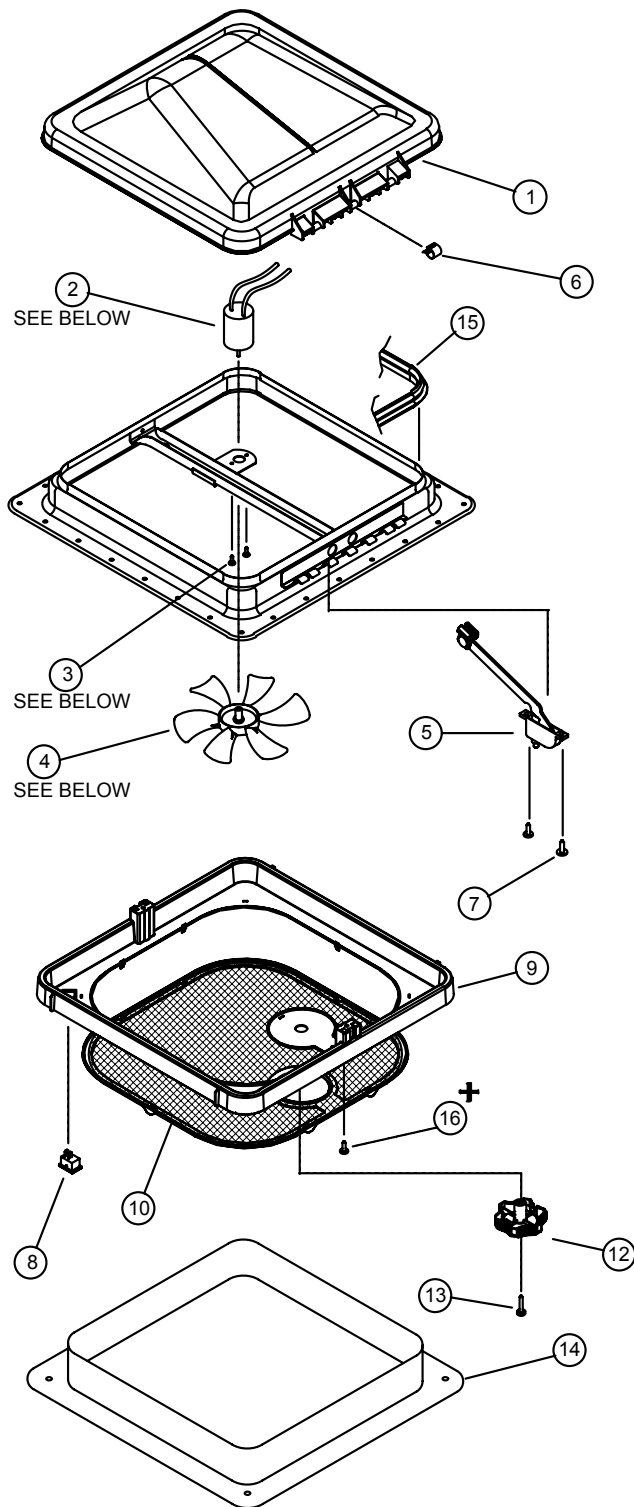

Garnish sold separately. (Example of complete part number: VA0445-25)

V2094 Replacement Parts

12 Volt Powered V2094 Series

Item	Qty	Part No.	Description
1	1	BVD0449-A01 BVD0449-A03	White Dome Assembly Smoke Dome Assembly
2	1	See Below	12 Volt DC Motor
3	2	See Below	Machine Screw
4	1	See Below	Fan Blade
5	1	BVD0462-00	Operator, Knob, Screw (Items 5, 12, 13)
6	1	VD0453-00	Spring Clip
7	2	VD0452-00	#10-32 Machine Screw* ²⁵ / ₃₂ "
8	1	BL0108-00	Mini Rocker Switch
9	1	BVC0573-31 BVC0573-41	Birch White Screen Base w/Screen Polar White Screen Base w/Screen
10	1	BVD0434-31	Birch White Screen
11		BVD0434-41	Polar White Screen
12	1	BVD0421-00	Plastic Operator Knob
13	1	V0423-01	#8-32 Machine Screw*
14	1	VA0445TAB	Ceiling Garnish
15	1	BVD0455-01	Dome Seal
16	2	VA0262-00	#8 Sheet Metal Screw*+