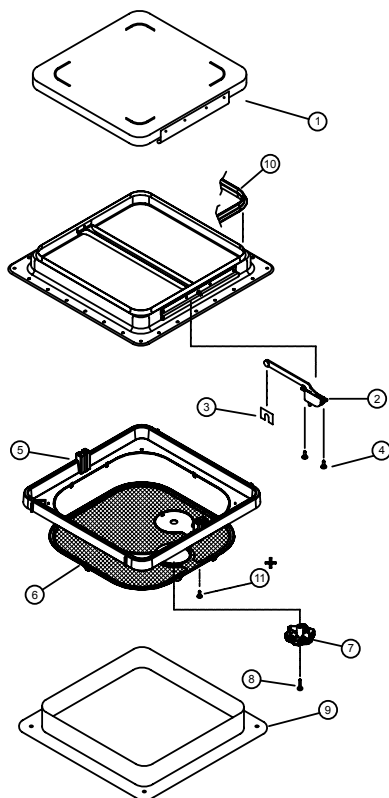

V2110 Replacement Parts

Non-powered w/metal cover V2110 Series

Item	Qty	Part No.	Description
1	1	BV0534-00	Mill Dome Assembly
2	2	BV0115-04	Operator, Knob, Screw (Items 2, 7, 8)
3	1	BVA0280-00	Friction Clip
4	2	C0132-00	#10-32 Machine Screw ⁷/₁₆"
5	1	BVC0573-31 BVC0573-41	Birch White Screen Base w/Screen Polar White Screen Base w/Screen
6	1	BVD0434-31 BVD0434-41	Birch White Screen Polar White Screen
7	1	BVD0421-00	Plastic Operator Knob
8	1	V0423-01	#8-32 Machine Screw*
9	1	VA0445TAB	Ceiling Garnish
10	1	BVD0455-01	Dome Seal
11	2	VA0262-00	#8 Sheet Metal Screw *+

*Purchase locally. +Omitted on some models.