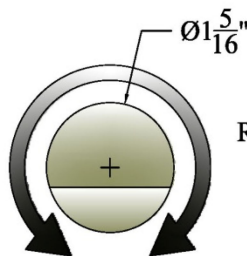

## LED Specification

**Revolution 1141-150™**  
1 Bulb/Pack

BA15s Base

**Revolution 1141-200™**  
1 Bulb/Pack

BA15s Base

**Revolution 1141-250™**  
1 Bulb/Pack

BA15s Base

Revolution 1141-150, 200, 250, 300, 350 & 400 LED Bulbs Rotate 350 Degrees to allow the LED array to be directed

Revolution 1141-150, 200, 250, 300, 350 & 400 LED Bulbs have a diameter of 1 5/16"

	<b>Revolution 1141-150™</b>	<b>Revolution 1141-200™</b>	<b>Revolution 1141-250™</b>
<b>Product Sku Number</b>	<b>834760001522</b>	<b>834760020028</b>	<b>834760001614</b>
<b>Base Plastic Color</b>	White	White	Black
<b>Color Temperature</b>	6500K		3200K
<b>Lumen Output</b>	150 Lumens	200 Lumens	250 Lumens
<b>Voltage / Regulated Range</b>	12 Volts DC / 8-30 Volts		
<b>Total Watts / Amps</b>	1.68 / .14	2.5 / .208	3.3 / .275
<b>Comparable to Bulb/s</b>	67, 93, 105, 199, 1003, 1073, 1093, 1095, 1139, 1141, 1143, 1156, 1159, 1195, 1293, 1295, 1383, 3497, 5007, 5008, 7506, 7527		
<b>Life Span</b>	<b>60,000 Hour Life Expectancy</b>		
<b>Bulb Ref. Chart (Page 22)</b>	<u>BA15s</u>		