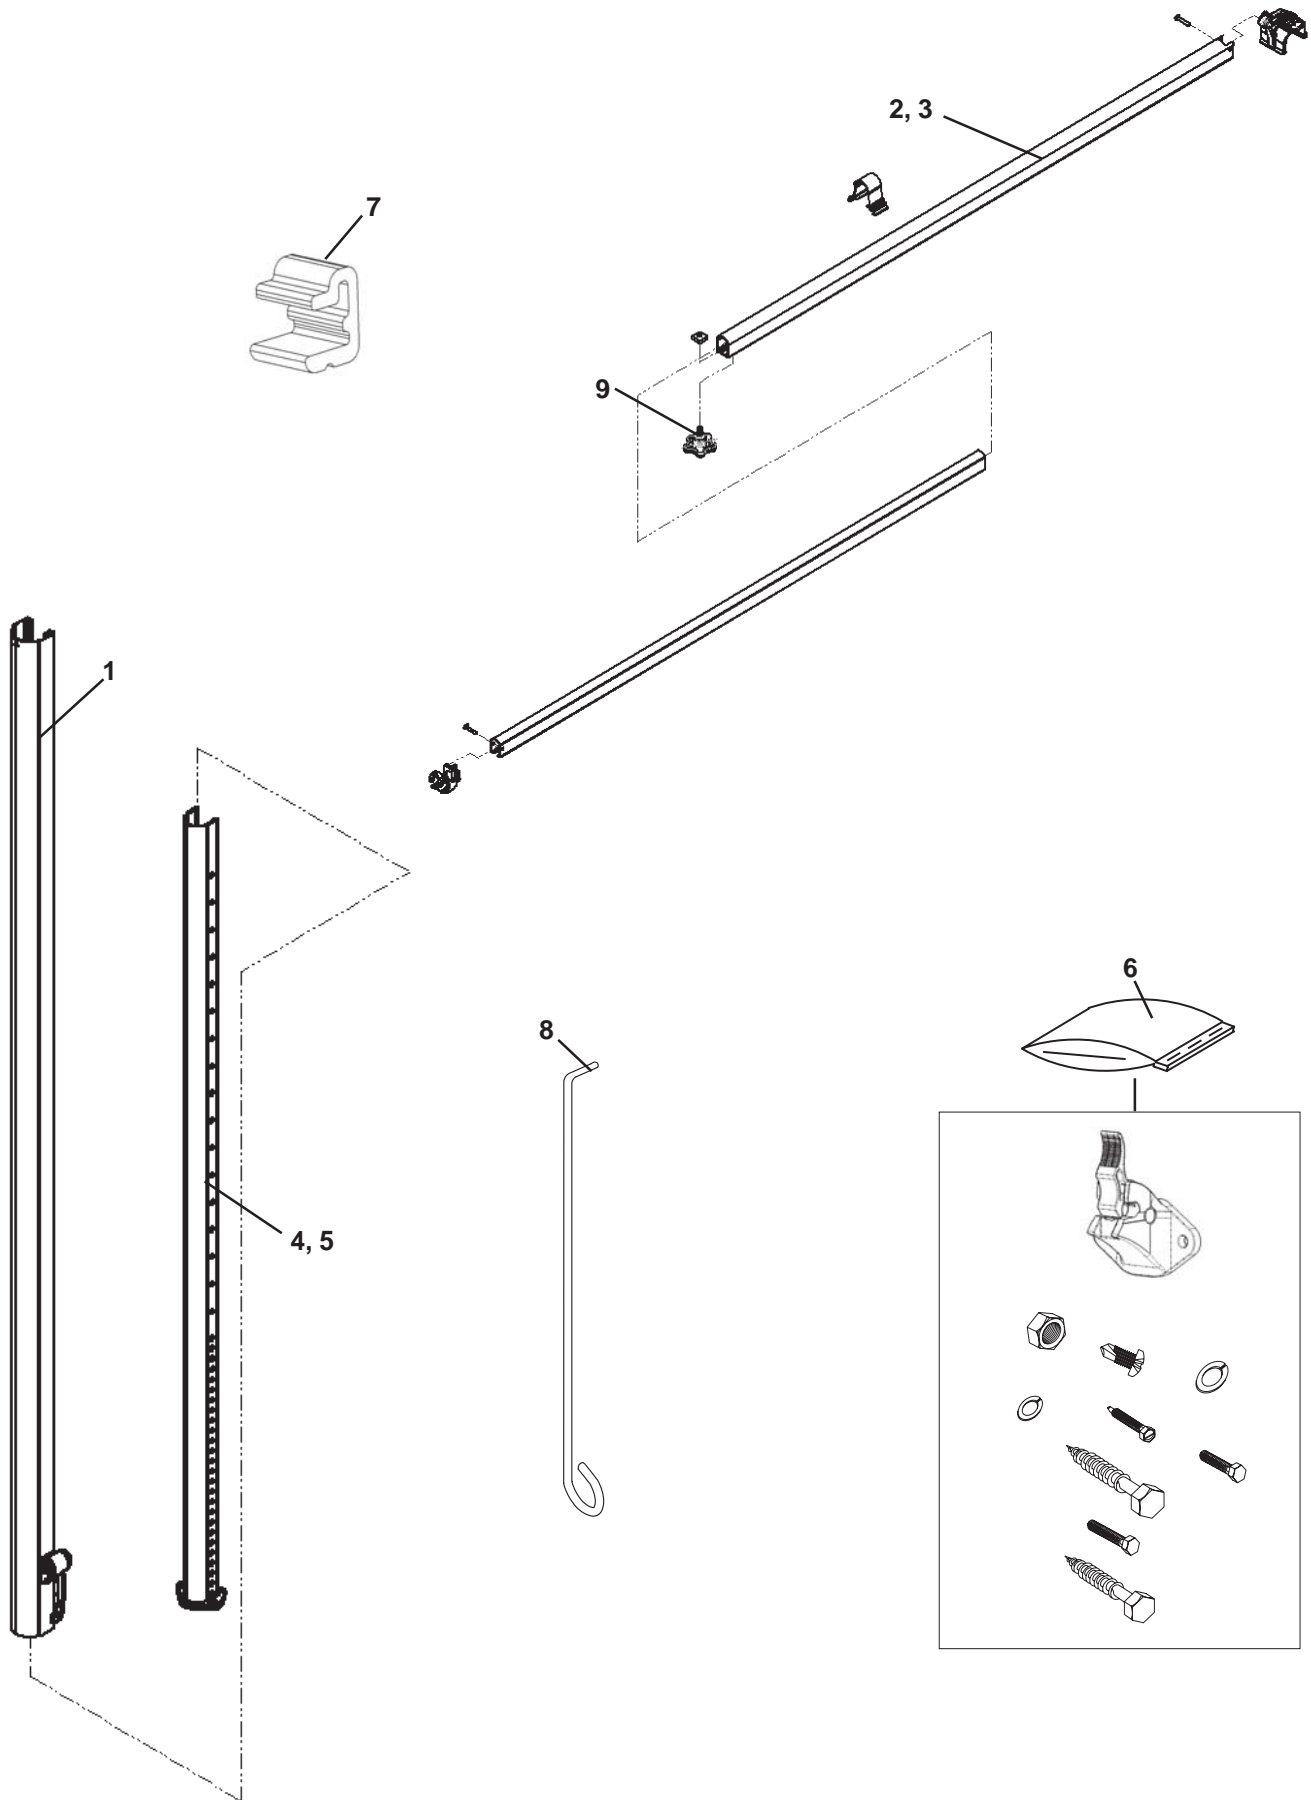

**For Service Center  
Assistance Call:  
800-544-4881**

**PARTS LIST**

**MODEL  
8485000/8275000  
Series**

**SPECIFICATIONS:**

MODEL SERIES	8485000.401# 8275000.401#	8485000.402# 8275000.402#	8485000.405# 8275000.405#	8485000.407# 8275000.407#	**8485000.408# **8275000.408#
Height Range	76" - 86"	64" - 76"	78" - 91"	94" - 107"	Short 64" - 76" Tall 76" - 86"
Main Arm Length	73"	61"	76"	92"	Short 61" Tall 73"
Adjustable Arm Length	57"	57"	72"	72"	Short 57" Tall 57"
Main Rafter Length	66"	54"	71"	71"	Short 54" Tall 66"
Secondary Rafter Length	32.5"	44.5"	53.5"	53.5"	Short 44.5" Tall 32.5"
Duty*	Standard	Standard	Standard	Standard	Standard

MODEL SERIES	8485000.501#	8485000.502#
Height Range	76" - 86"	64" - 76"
Main Arm Length	73"	61"
Adjustable Arm Length	57"	57"
Main Rafter Length	66"	54"
Secondary Rafter Length	32.5"	44.5"
Duty*	Heavy	Heavy

Replace # in part number with: B = Polar White H = Mende R = Champagne S = Satin U = Black V = Gold
---

MODEL SERIES 8485000 & 8275000

**MODELS 8485000.40X# & 8275000.40X#**

<b>INDEX NO.</b>	<b>DESCRIPTION</b>	<b>8485000.401# 8485000.501# UNIV - TALL</b>	<b>8275000.401# SNCH - TALL</b>	<b>8485000.402# 8485000.502# UNIV - SHORT</b>	<b>8275000.402# SNCH - SHORT</b>
1	Kit, Main Arm Asm	3310792.001#	3310792.001#	3310792.019#	3310792.019#
2	Kit, Rafter Asm	3310793.009#	3310793.009#	3310794.007#	3310794.007#
3	Kit, Rafter Asm - Rainshed	3310794.007# N/A on 8485000.501#	N/A	3310794.015# N/A on 8485000.502#	N/A
4	Kit, Adjustable Arm	3310795.004#	3310795.004#	3310795.004#	3310795.004#
5	Kit, Rainshed	3310796.002#	N/A	3310796.010#	N/A
6	Kit, Hardware - Univ & Snch	3309676.009#	3309676.009#	3309676.009#	3309676.009#
7	Kit, Stop Clip	3310798.008	N/A	3310798.008	N/A
8	Pull Rod Accessory Pkg	830152.102	830152.102	830152.102	830152.102
9	Kit, Knob & Nut	3310799.006	3310799.006	3310799.006	3310799.006